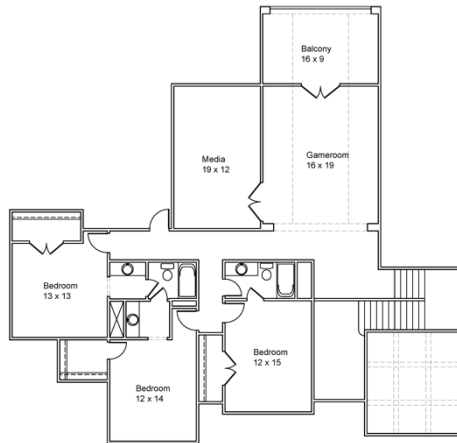

KENNEDY FLOOR PLAN

ELEVATION A

ELEVATION B

ELEVATION C

Two Story
5 Bedroom
4 ½ Bath
3 Car Garage
4539 Living S.F.
66' wide x 74' deep

**JDALAN
HOMES**

281-205-7754
info@jhdalanhomes.com
www.jhdalanhomes.com