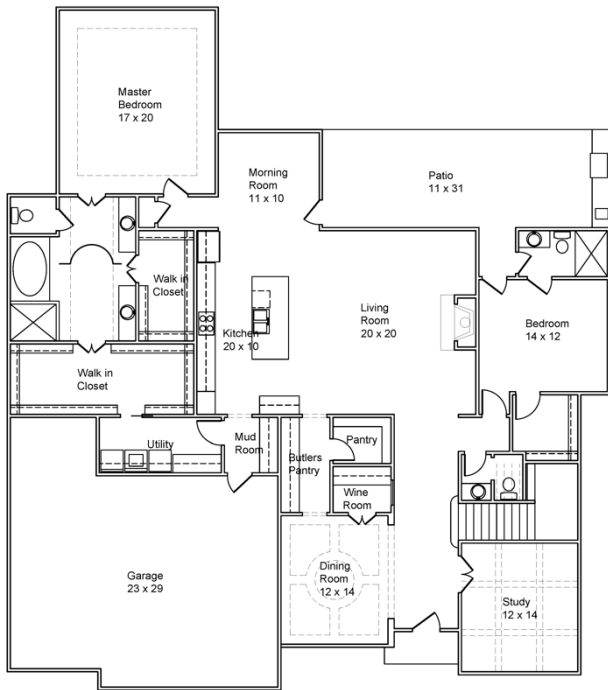

KENNEDY FLOOR PLAN

ELEVATION A

ELEVATION B

ELEVATION C

Two Story
5 Bedroom
4 ½ Bath
3 Car Garage
4539 Living S.F.
66' wide x 74' deep

**JDALAN
HOMES**

281-205-7754
info@jhdalanhomes.com
www.jhdalanhomes.com