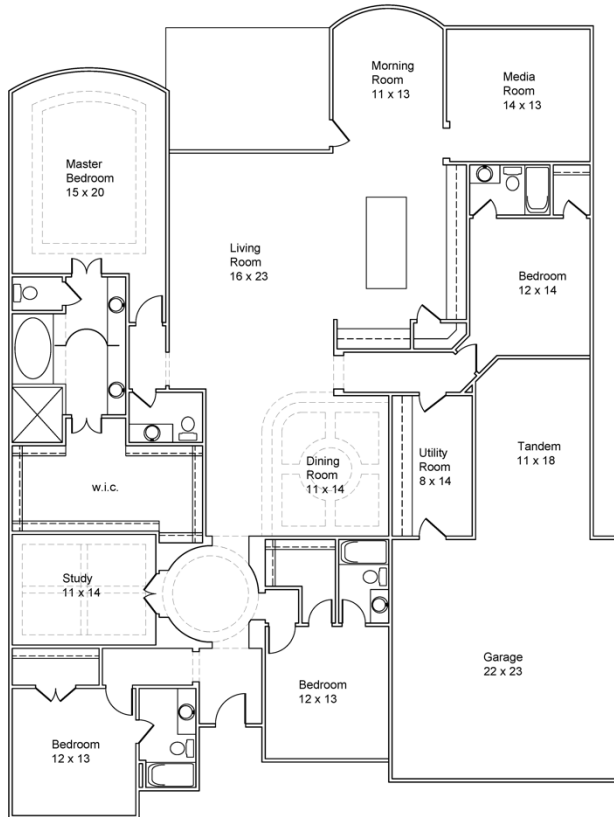

BEAL FLOOR PLAN

ELEVATION A

ELEVATION B

ELEVATION C

One Story
4 Bedroom
4 1/2 Bath
3 Car Garage
3430 Living S.F.
61' wide x 82' deep

**JDALAN
HOMES**

281-205-7754
info@jaldanhomes.com
www.jaldanhomes.com