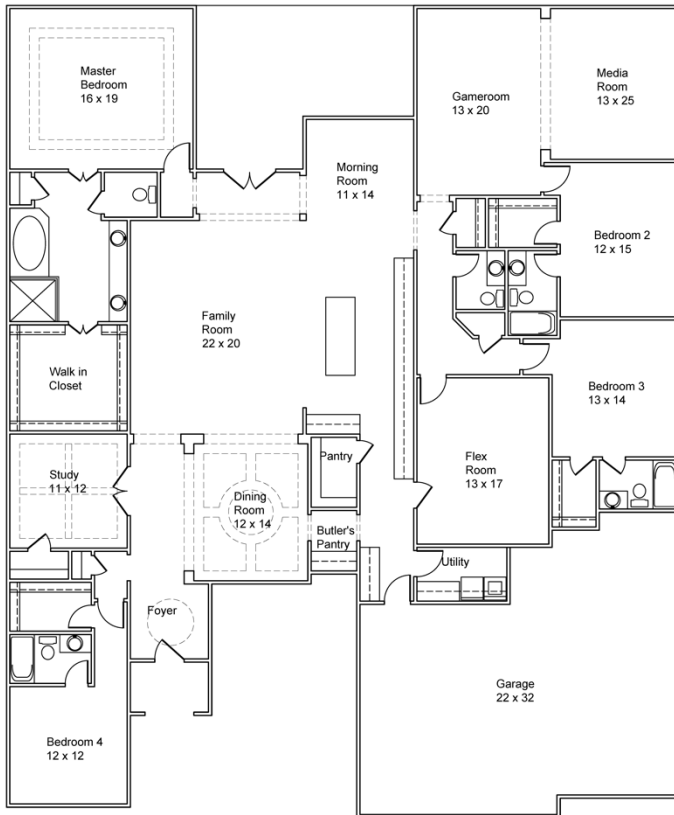

EMERY FLOOR PLAN

ELEVATION A

ELEVATION B

ELEVATION C

One Story
4 Bedroom
4 1/2 Bath
3 Car Garage
4043 Living S.F.
69' wide x 82' deep

**JDALAN
HOMES**

281-205-7754
info@jhdalanhomes.com
www.jhdalanhomes.com